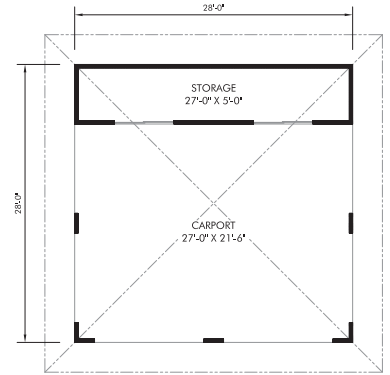

Garage #528

- 528 square feet total area
- Storage area
- Garage door

Garage #576

- 576 square feet total area
- Side entrance door
- Garage door

Garage #672

- 672 square feet total area
- Side entrance door
- Storage area
- Full bath
- Garage door

Carport #784

- 784 square feet total area
- Storage area

Materials Package Starting at

\$25,000

for Garage and Carport plans.

Pricing varies by island, and some materials are not available on Kaua'i, O'ahu and Maui.