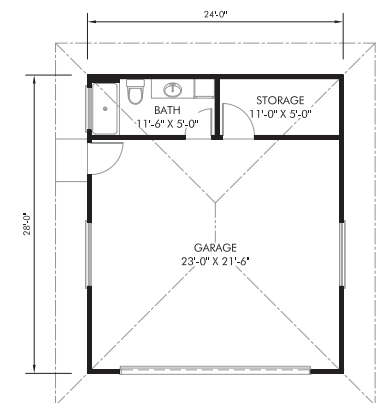

Garage #528

- 528 square feet total area
- Storage area
- Garage door

Garage #576

- 576 square feet total area
- Side entrance door
- Garage door

Garage #672

- 672 square feet total area
- Side entrance door
- Storage area
- Full bath
- Garage door

Carport #784

- 784 square feet total area
- Storage area

Materials Package Starting at

\$25,000

for Garage and Carport plans.

Pricing varies by island, and some materials are not available on Kaua'i, O'ahu and Maui.