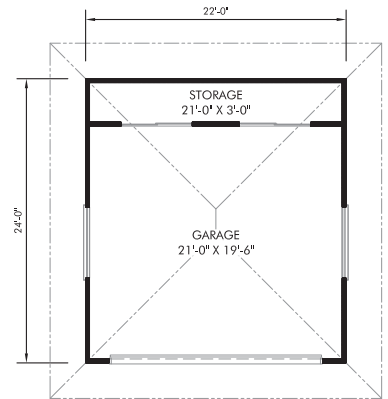

Garage #528

- 528 square feet total area
- Storage area
- Garage door

Garage #576

- 576 square feet total area
- Side entrance door
- Garage door

Garage #672

- 672 square feet total area
- Side entrance door
- Storage area
- Full bath
- Garage door

Carport #784

- 784 square feet total area
- Storage area

Materials Package Starting at

\$25,000

for Garage and Carport plans.

Pricing varies by island, and some materials are not available on Kaua'i, O'ahu and Maui.