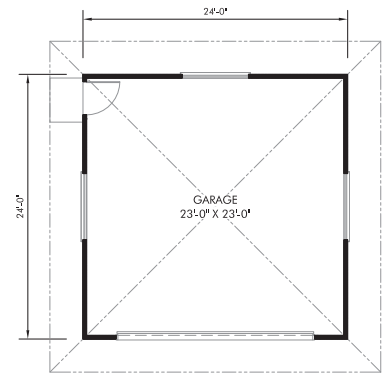

Garage #528

- 528 square feet total area
- Storage area
- Garage door

Garage #576

- 576 square feet total area
- Side entrance door
- Garage door

Garage #672

- 672 square feet total area
- Side entrance door
- Storage area
- Full bath
- Garage door

Carport #784

- 784 square feet total area
- Storage area

Materials Package Starting at

\$25,000

for Garage and Carport plans.

Pricing varies by island, and some materials are not available on Kaua'i, O'ahu and Maui.