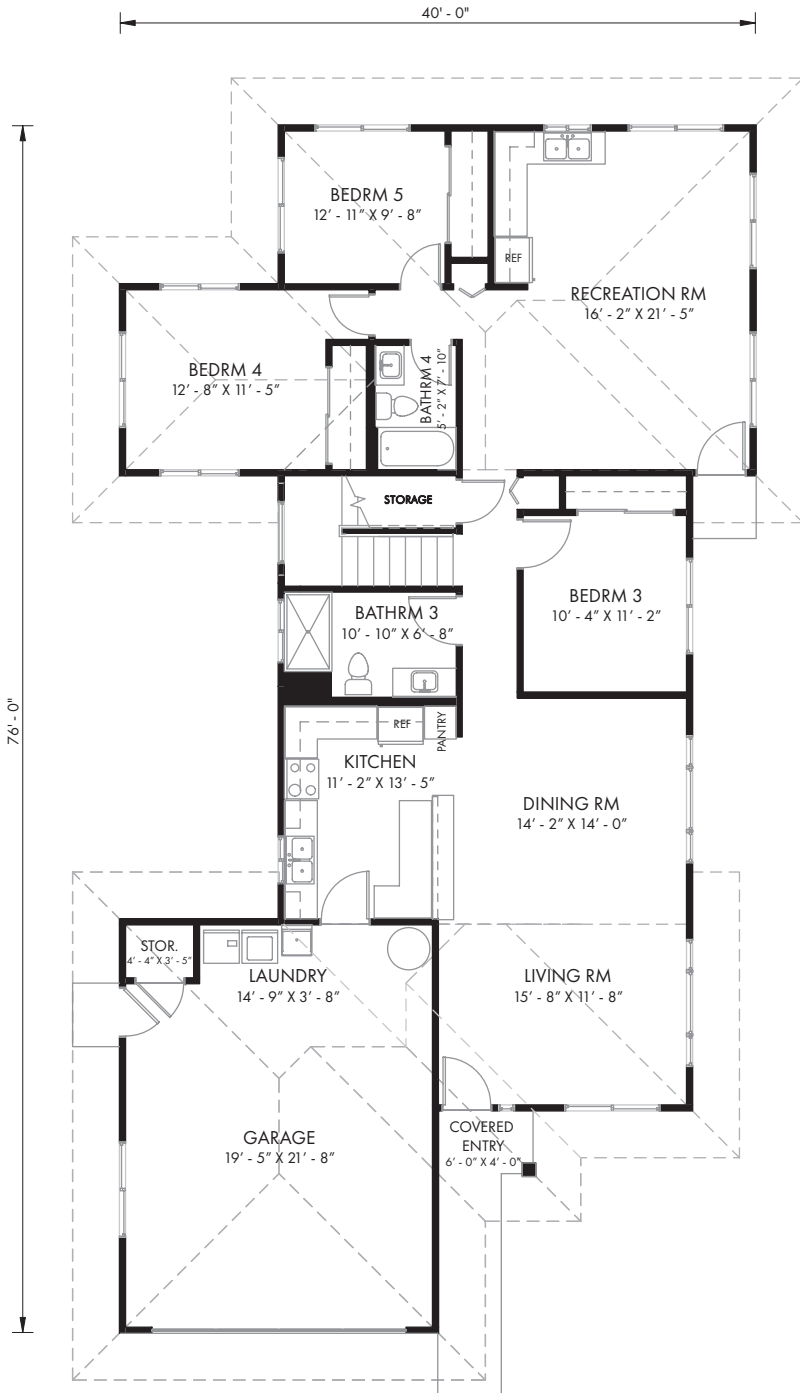

5 Bedroom

Pumehana

2428 SQ. FT. Living Area

2972 SQ. FT. Total

5 Bedroom

4 Bath

Attached Garage

Design Features

Scan to learn more about the Pumehana design features

SEE BACK FOR FLOOR PLANS

Floor Plan

Design Features

Scan to learn more about the
Pumehana design features