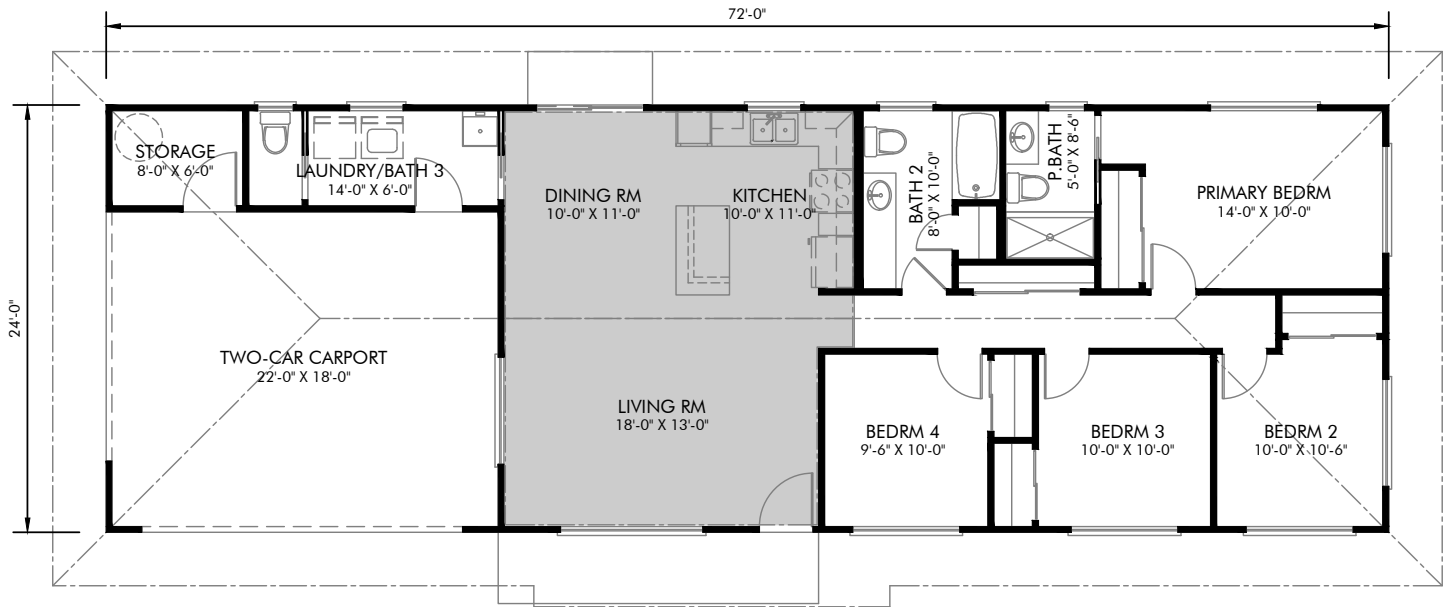

3 Bedroom

Pua Melia Deluxe

1286 SQ. FT. Living Area

1728 SQ. FT. Total

4 Bedroom

2.5 Bath

Attached Carport

Design Features

Scan to learn more about the Pua Melia Deluxe design features

SEE BACK FOR FLOOR PLANS

Floor Plan

Pua Melia Deluxe

Design Features

Scan to learn more about the Pua Melia Deluxe design features