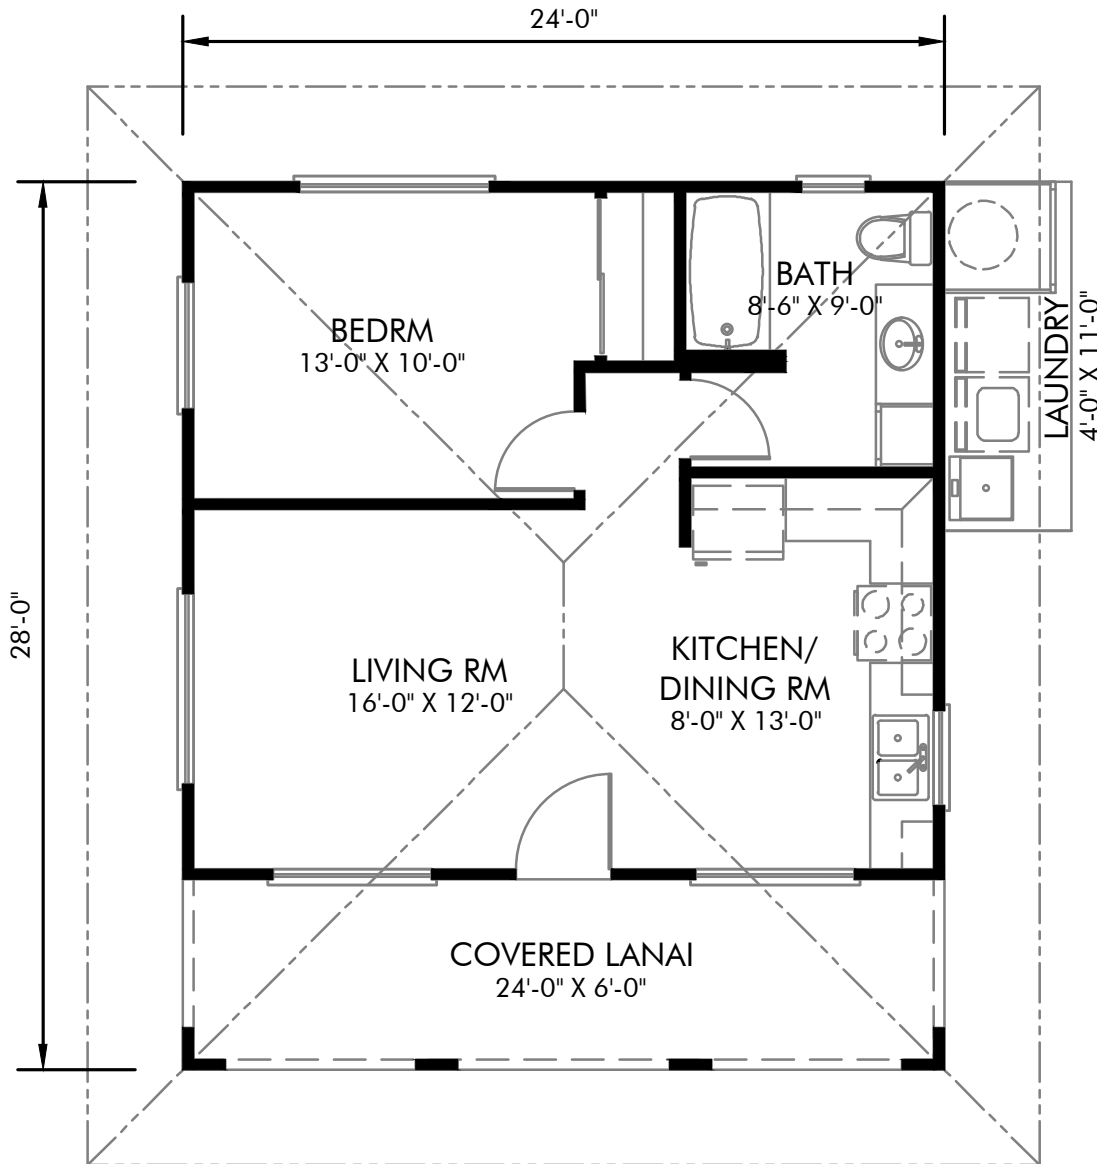

1 Bedroom

Pilikai

528 SQ. FT. Living Area

685 SQ. FT. Total

1 Bedroom

1 Bath

Covered Lanai

Design Features

Scan to learn more about the Pilikai design features

SEE BACK FOR FLOOR PLANS

Floor Plan

Design Features

Scan to learn more about the Pilikai design features