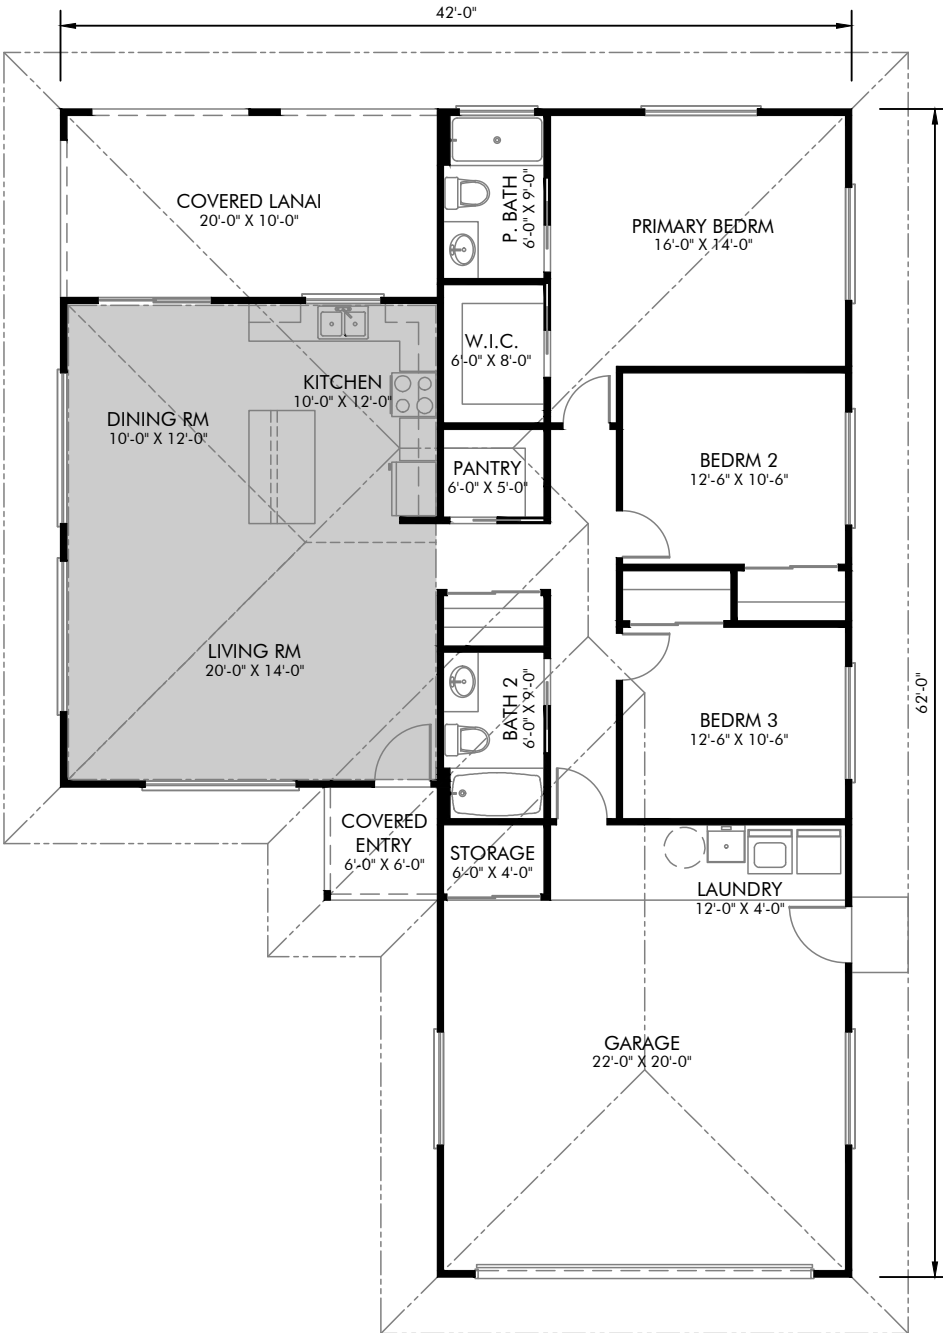

3 Bedroom

Pikake

1356 SQ. FT. Living Area

2120 SQ. FT. Total

3 Bedroom

2 Bath

Covered Lanai

Attached Garage

Design Features

Scan to learn more about the Pikake design features

SEE BACK FOR FLOOR PLANS

Floor Plan

Design Features

Scan to learn more about the
Pikake design features