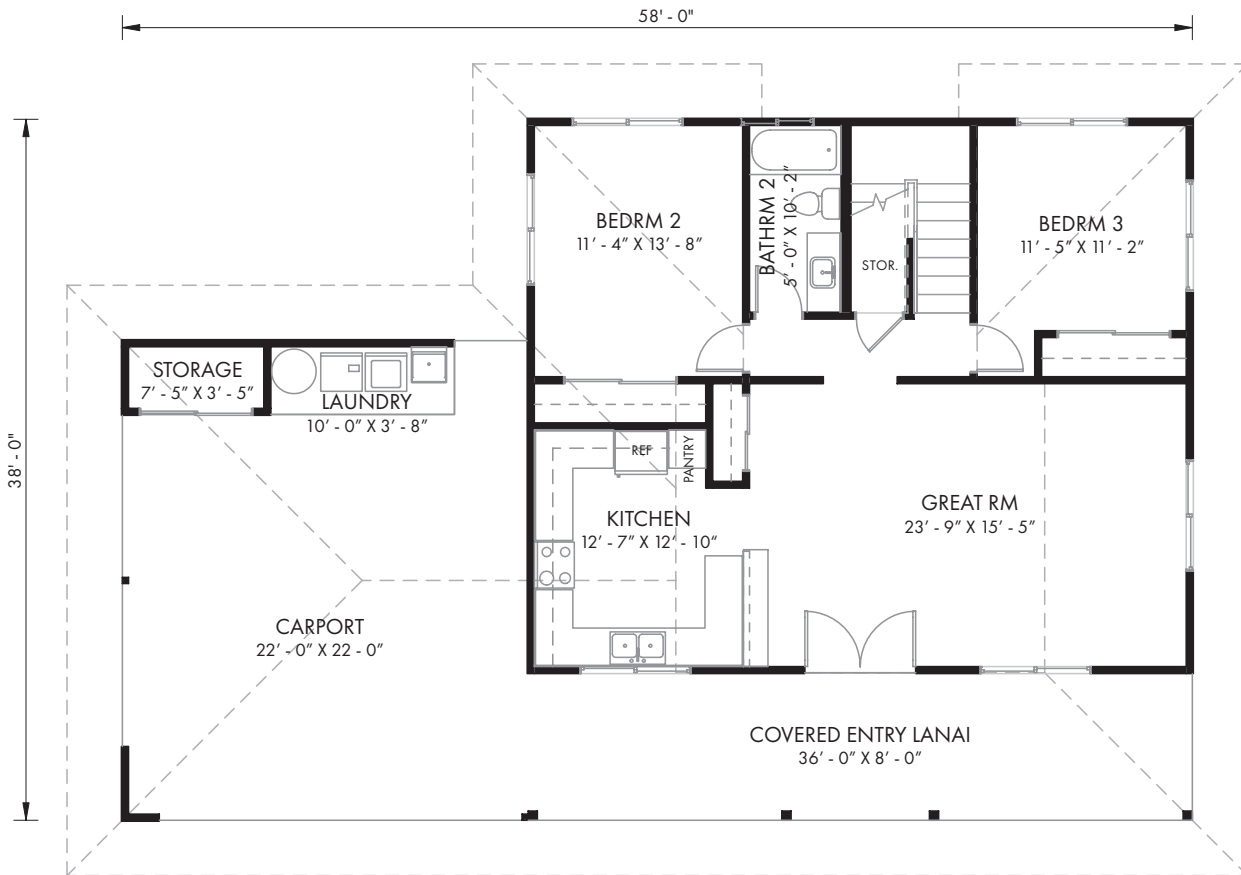

3 Bedroom

Pa'ia

1616 SQ. FT. Living Area

2436 SQ. FT. Total

3 Bedroom

2 Bath

Covered Lanai

Attached Carport

Design Features

Scan to learn more about the Pa'ia design features

SEE BACK FOR FLOOR PLANS

Floor Plan

Design Features

Scan to learn more about the Pa'ia design features