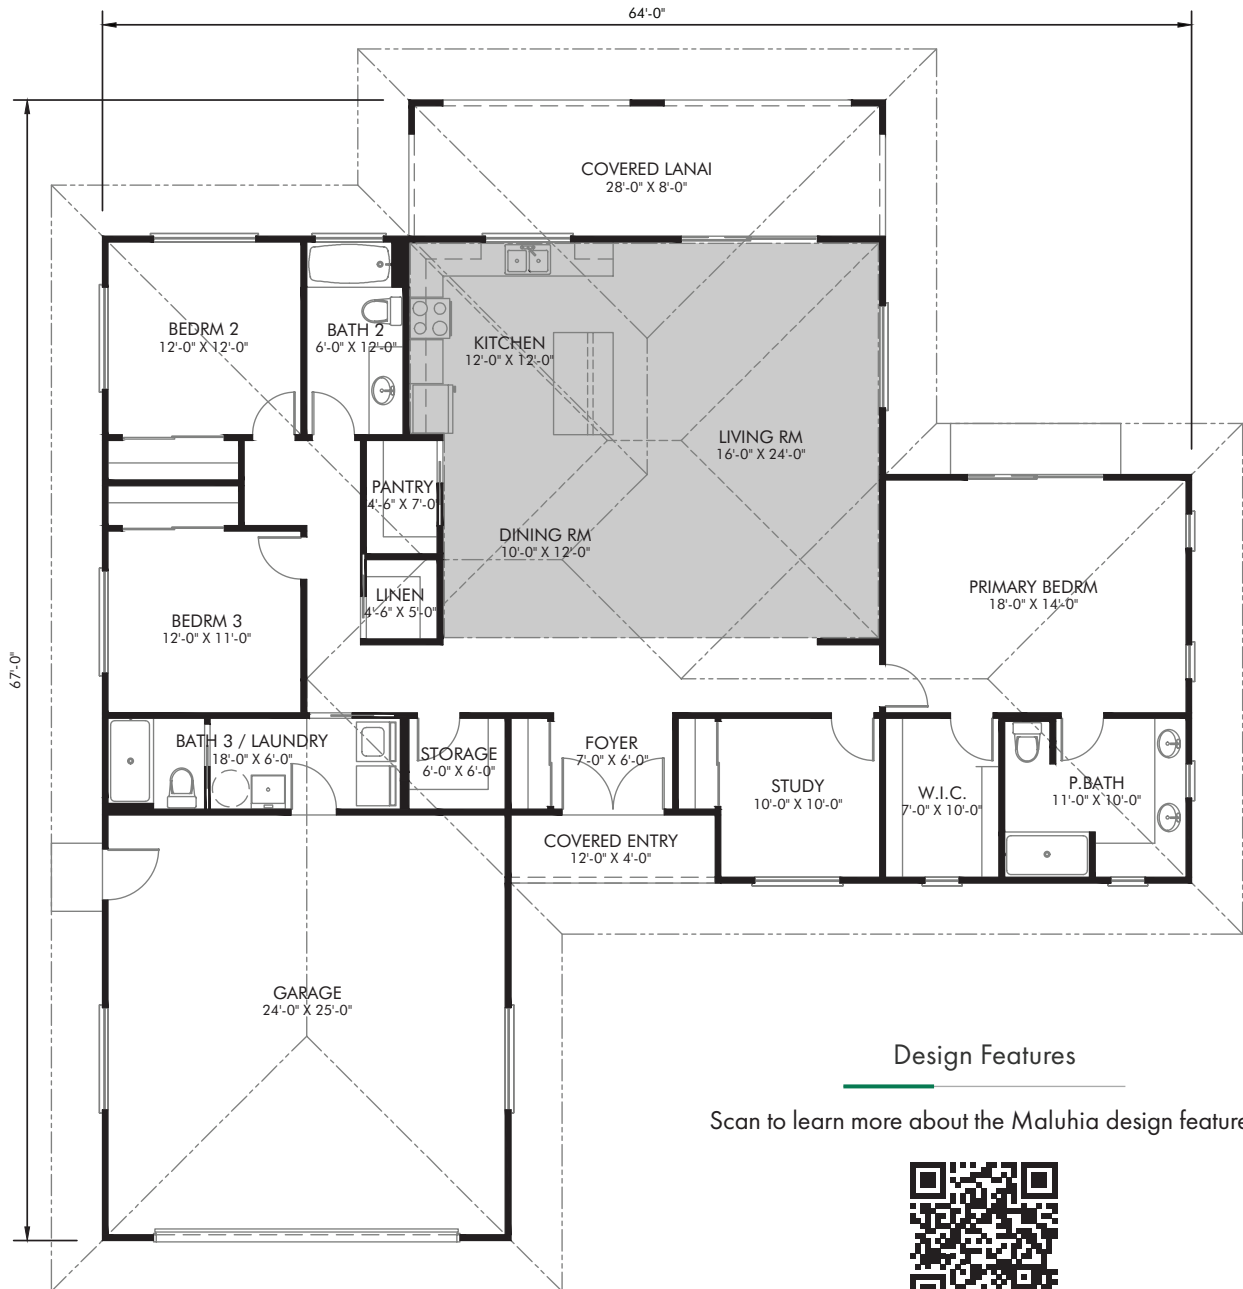

3 Bedroom

Maluhia

2036 SQ. FT. Living Area

2908 SQ. FT. Total

3 Bedroom

3 Bath

Covered Lanai

Vaulted Ceiling

Attached Garage

Design Features

Scan to learn more about the Maluhia design features

SEE BACK FOR FLOOR PLANS

Floor Plan

Design Features

Scan to learn more about the Maluhia design features