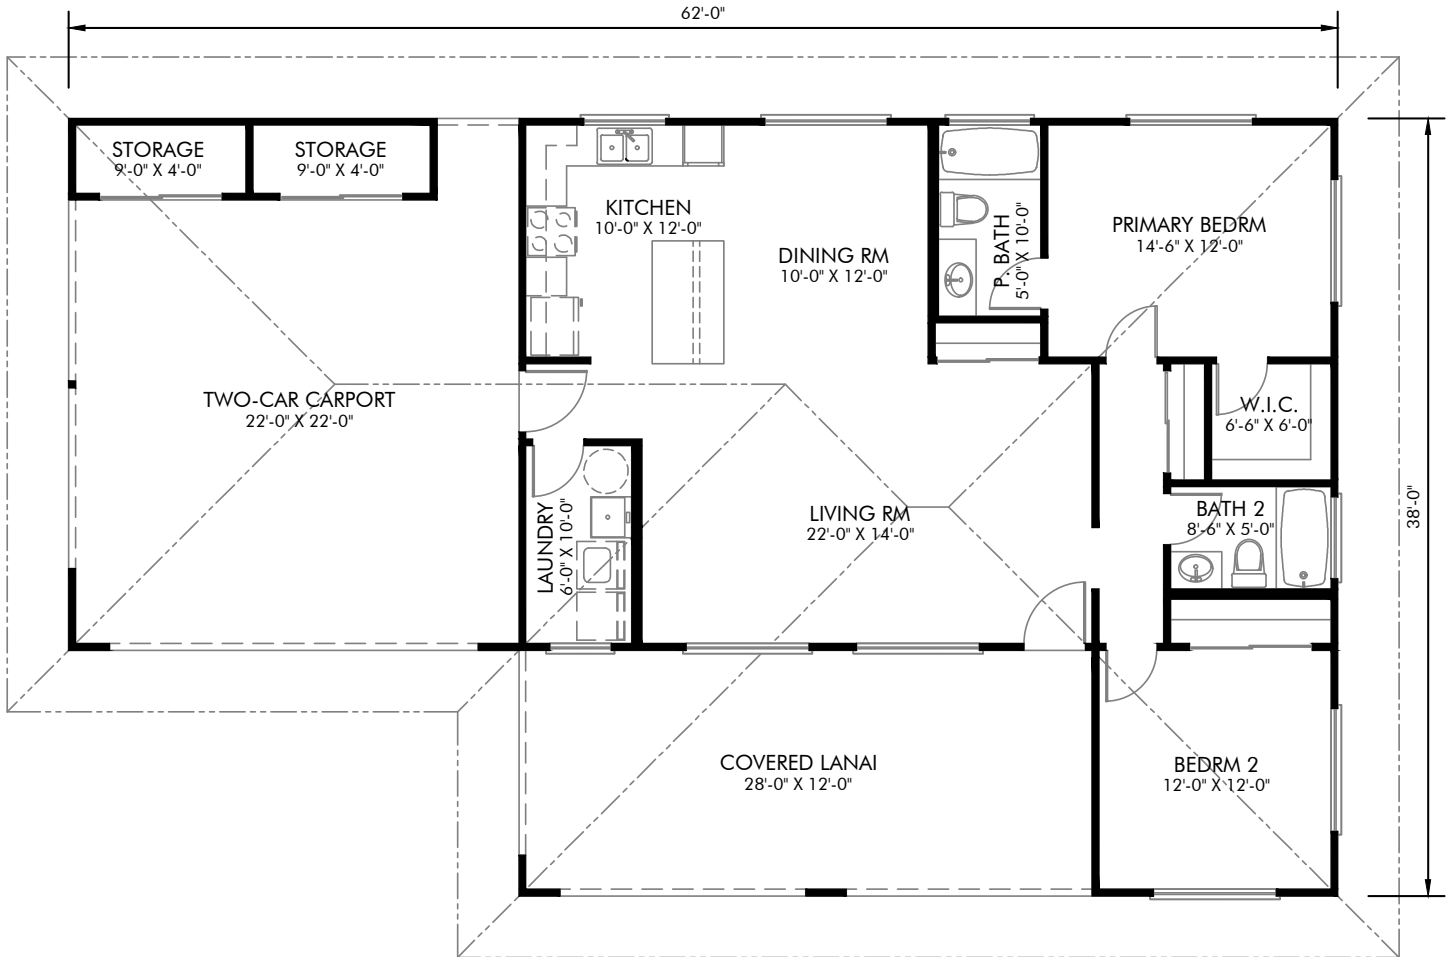

## *Kumukahi*

1184 SQ. FT. Living Area

2092 SQ. FT. Total

2 Bedroom

2 Bath

Attached Carport

Covered Lanai

### Design Features

Scan to learn more about the Kumukahi design features

SEE BACK FOR FLOOR PLANS

Floor Plan

Design Features

Scan to learn more about the Kumukahi design features