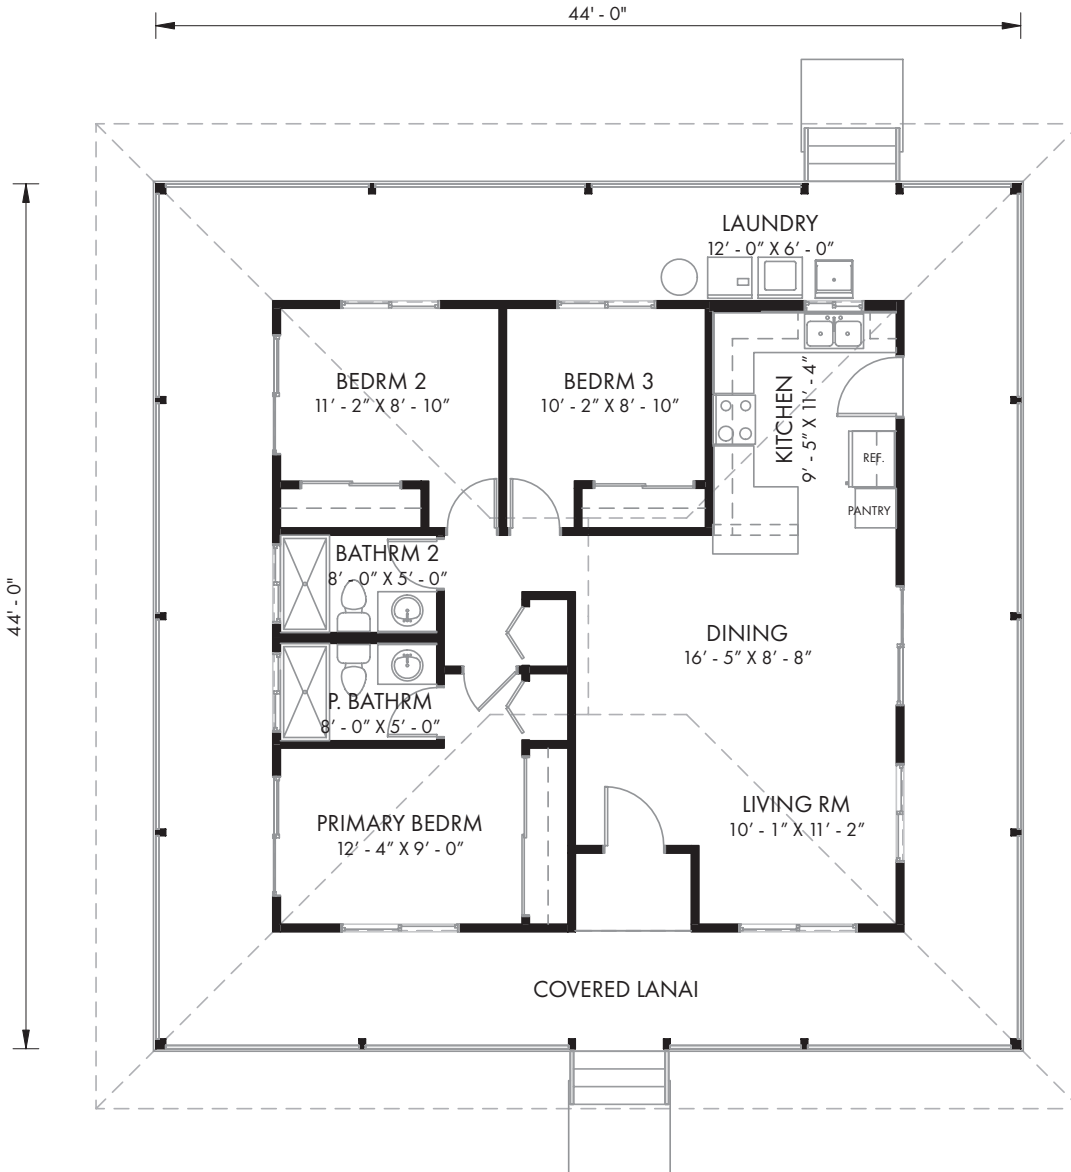

## Kihei

1000 SQ. FT. Living Area

1936 SQ. FT. Total

3 Bedroom

2 Bath

Covered Lanai

### Design Features

Scan to learn more about the Kihei design features

SEE BACK FOR FLOOR PLANS

Floor Plan

Design Features

Scan to learn more about the  
Kihei design features