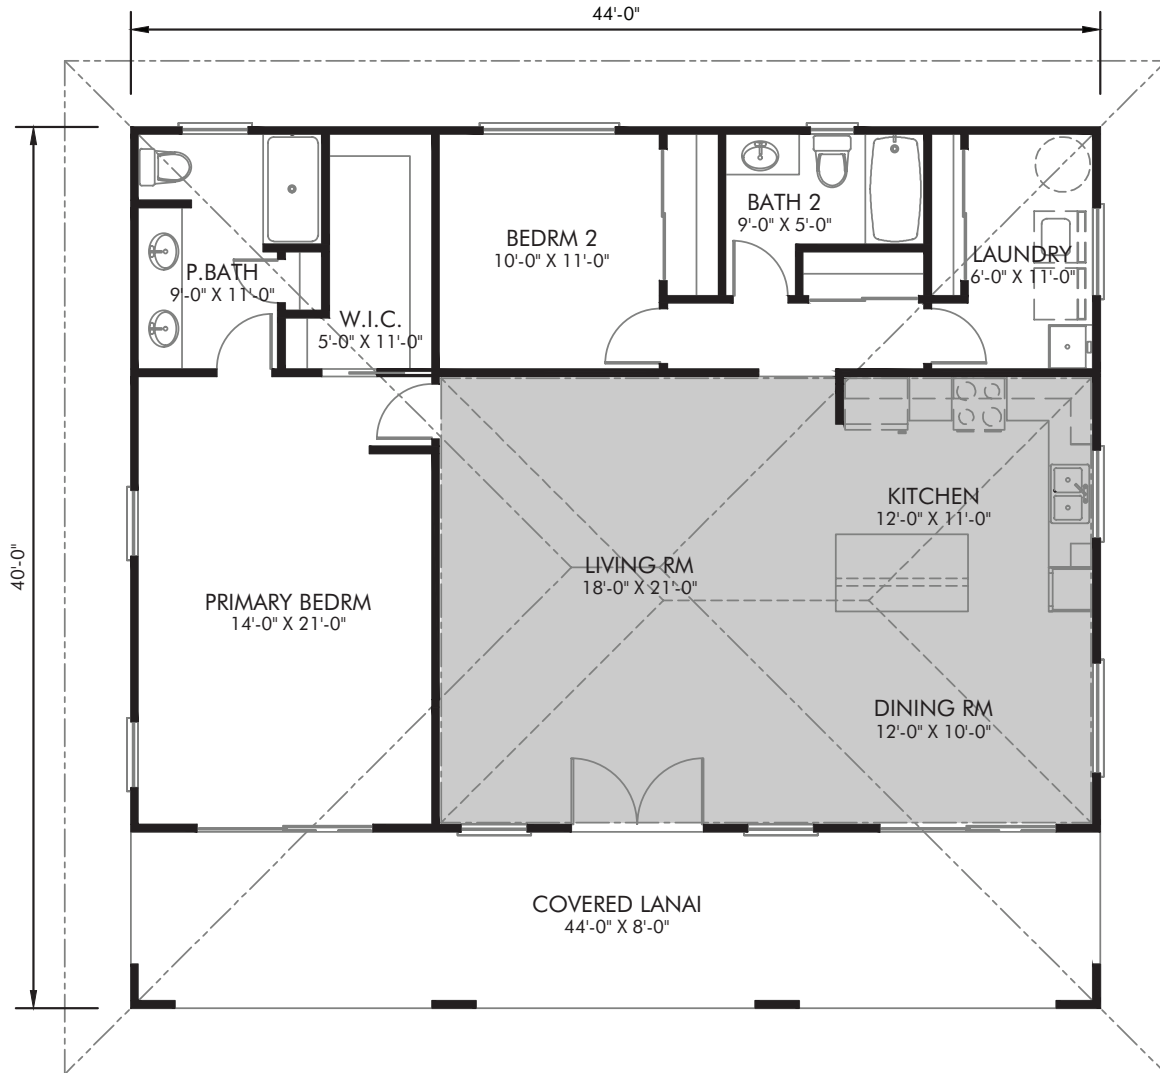

2 Bedroom

Kekaha

1408 SQ. FT. Living Area

1760 SQ. FT. Total

2 Bedroom

2 Bath

Covered Lanai

Design Features

Scan to learn more about the Kekaha design features

SEE BACK FOR FLOOR PLANS

Floor Plan

Design Features

Scan to learn more about the Kekaha design features