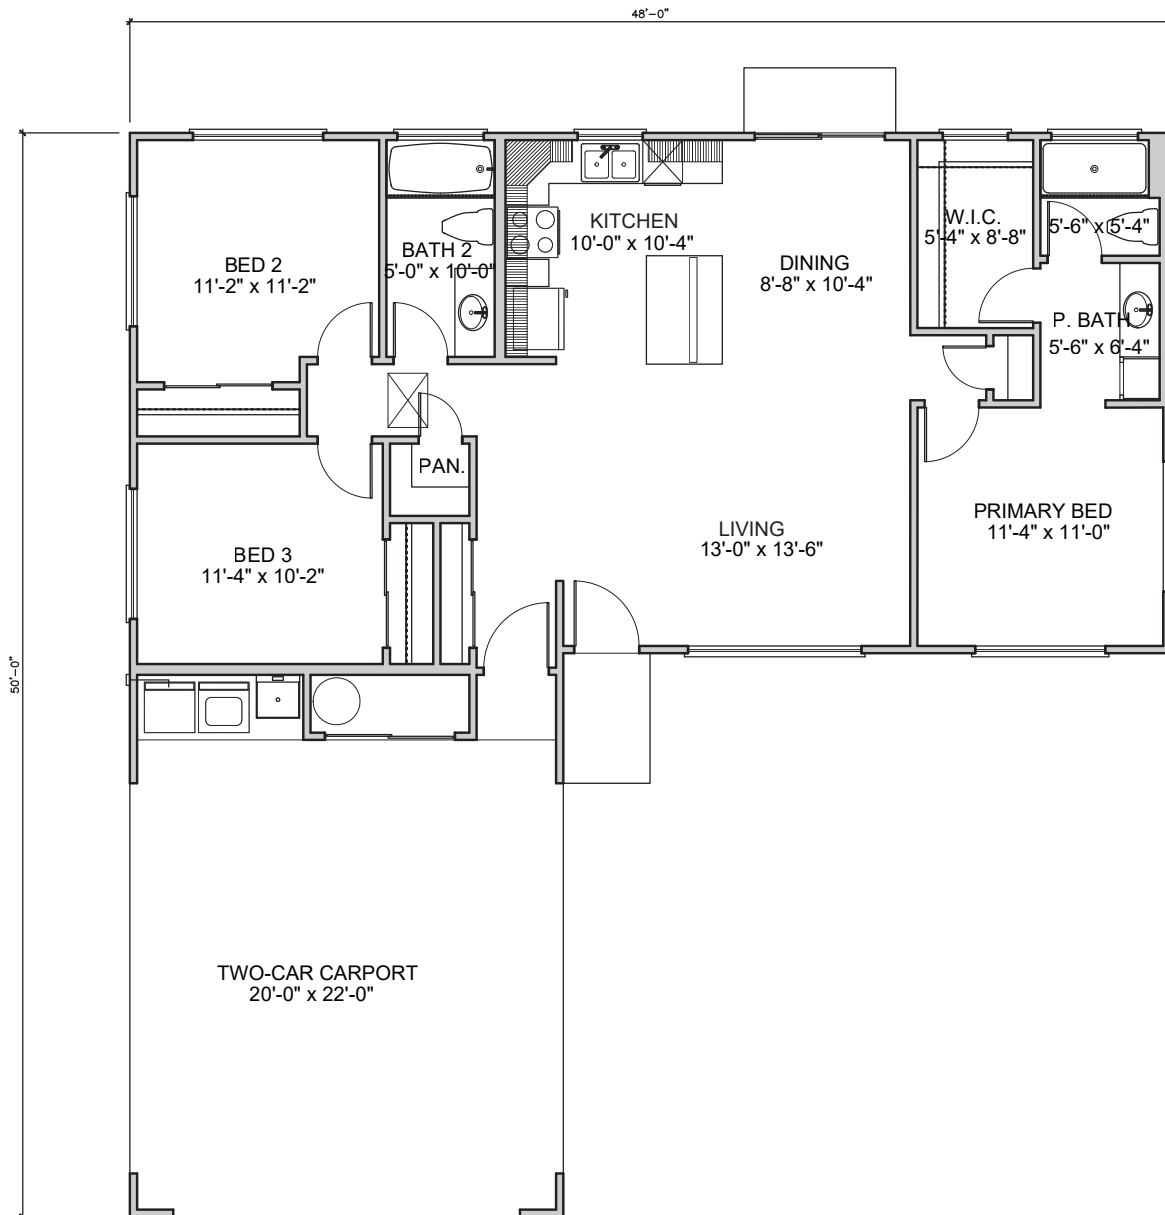

3 Bedrooms

Ke'ola

1185 SQ. FT. Living Area

1672 SQ. FT. Total

3 Bedroom

2 Bath

Attached Carport

Design Features

Scan to learn more about the Ke'ola design features

SEE BACK FOR FLOOR PLANS

Floor Plan

Design Features

Scan to learn more about the Ke'ola design features