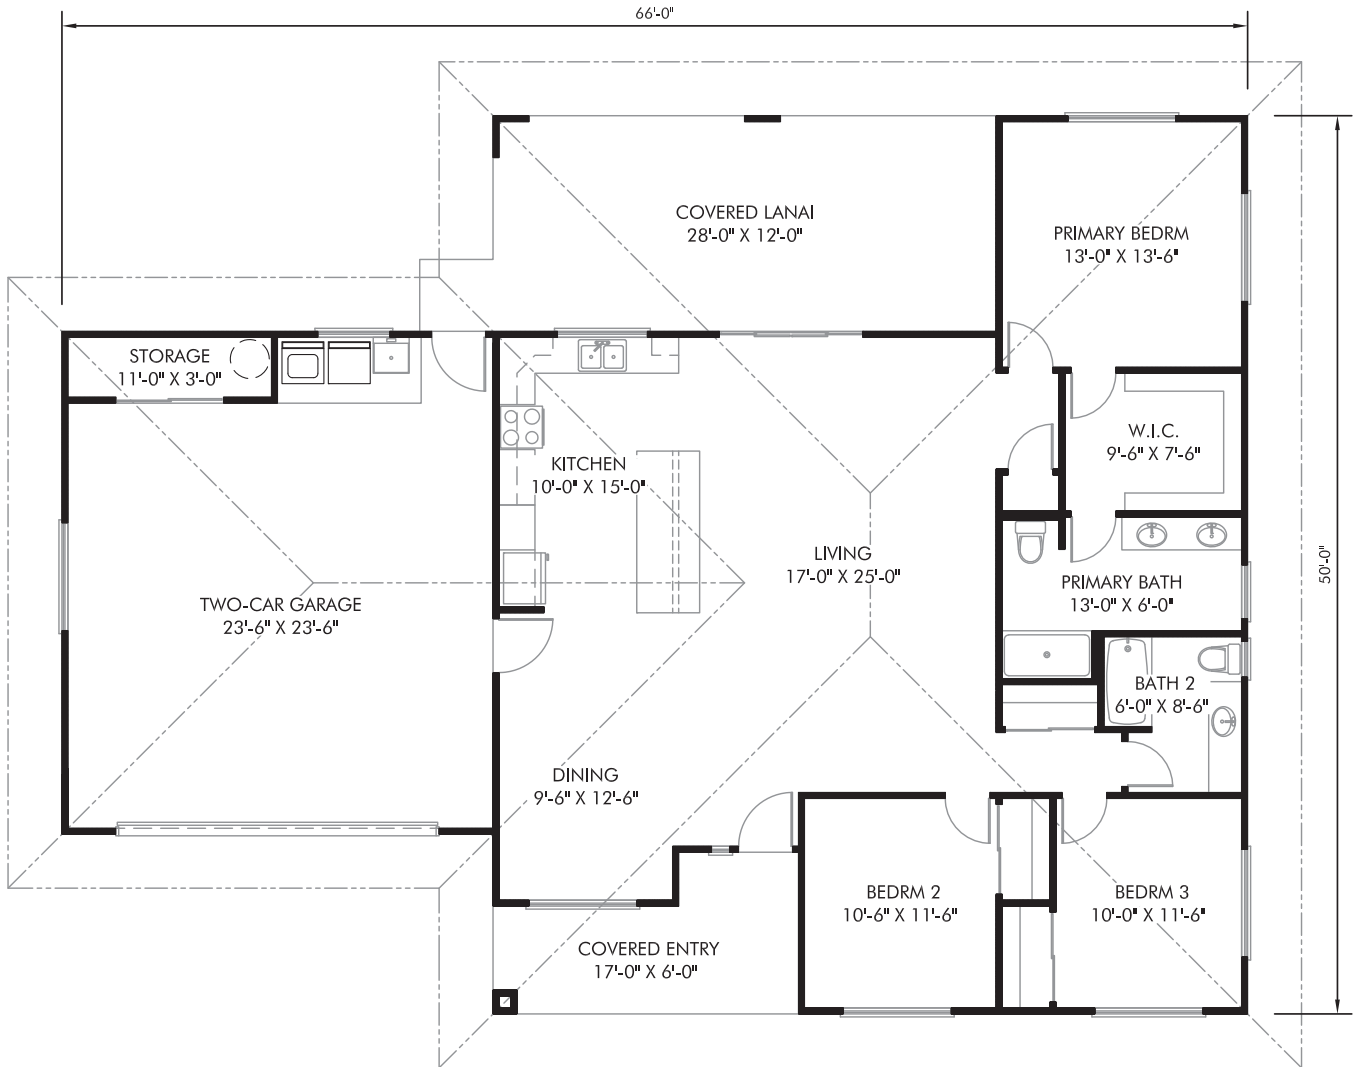

## Kaulana

1648 SQ. FT. Living Area

2772 SQ. FT. Total

3 Bedroom

2 Bath

2 Covered Lanai

Attached 2-car Garage

### Design Features

Scan to learn more about the Kaulana design features

SEE BACK FOR FLOOR PLANS

Floor Plan

Design Features

Scan to learn more about the Kaulana design features