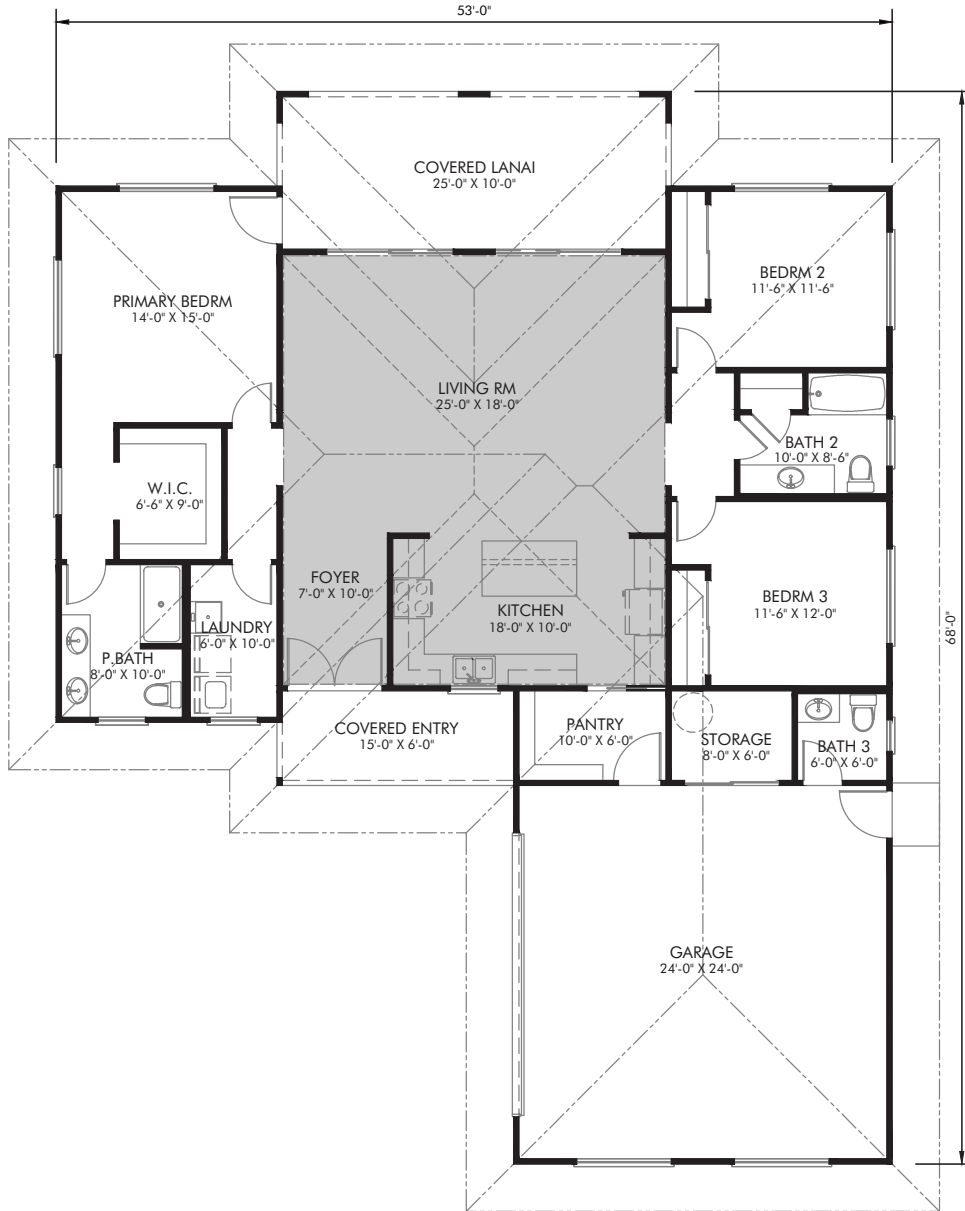

3 Bedroom

Kanalani

1688 SQ. FT. Living Area

2684 SQ. FT. Total

3 Bedroom

2.5 Bath

Covered Lanai

Attached 2-car Garage

Design Features

Scan to learn more about the Kanalani design features

SEE BACK FOR FLOOR PLANS

Floor Plan

Design Features

Scan to learn more about the
Kanalani design features