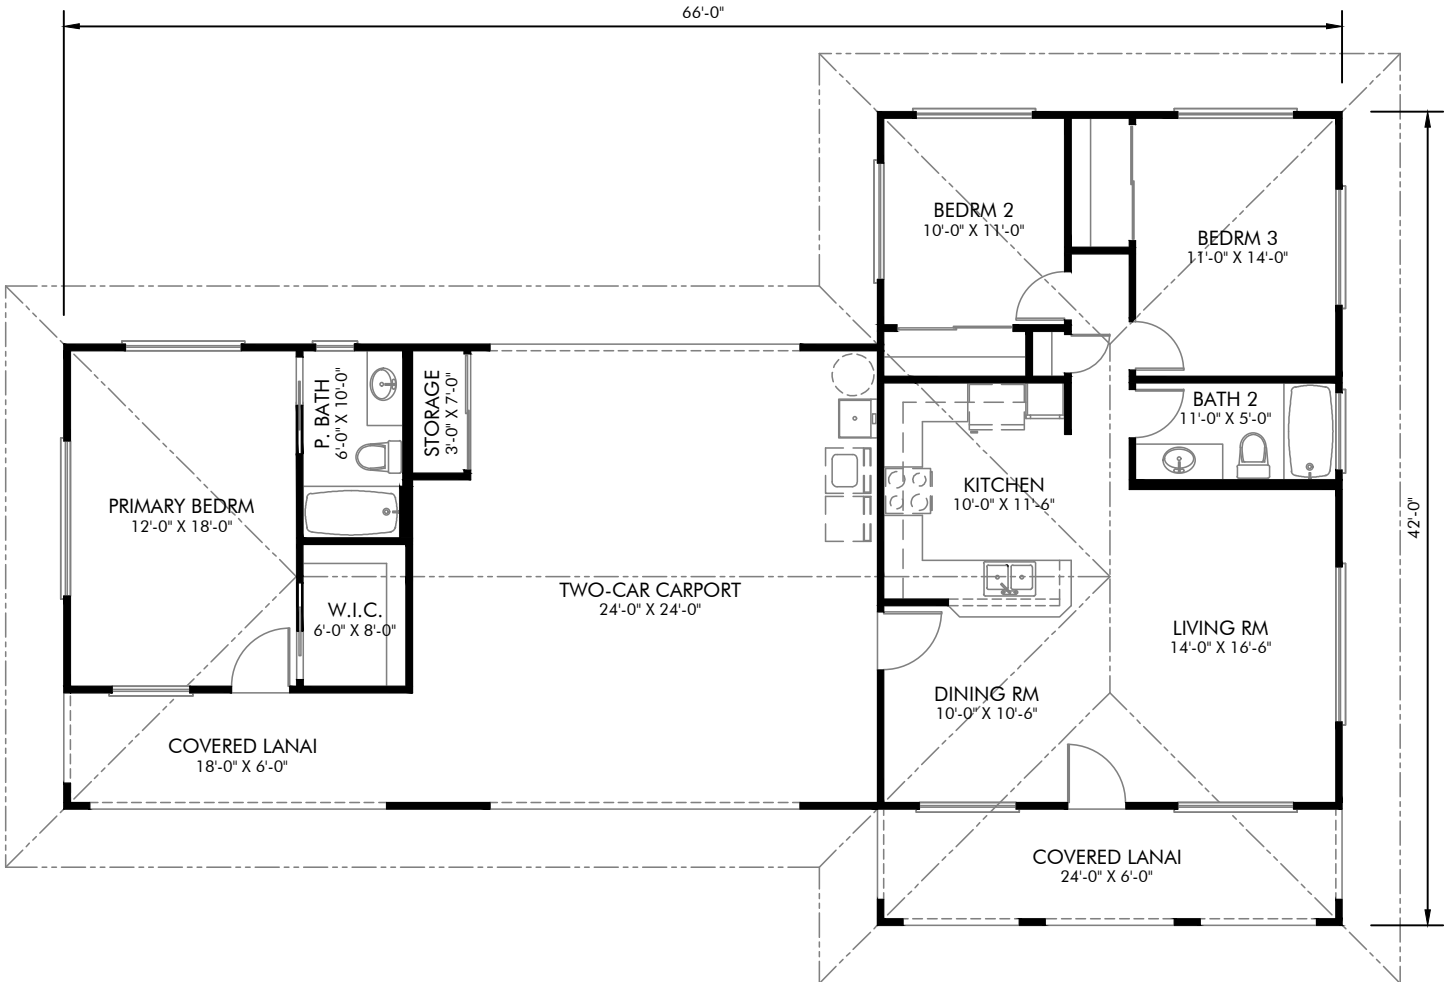

## Kamole

1188 SQ. FT. Living Area

2016 SQ. FT. Total

3 Bedroom

2 Bath

Attached Carport

Covered Lanai

### Design Features

Scan to learn more about the Kamole design features

SEE BACK FOR FLOOR PLANS

Floor Plan

Design Features

Scan to learn more about the Kamole design features