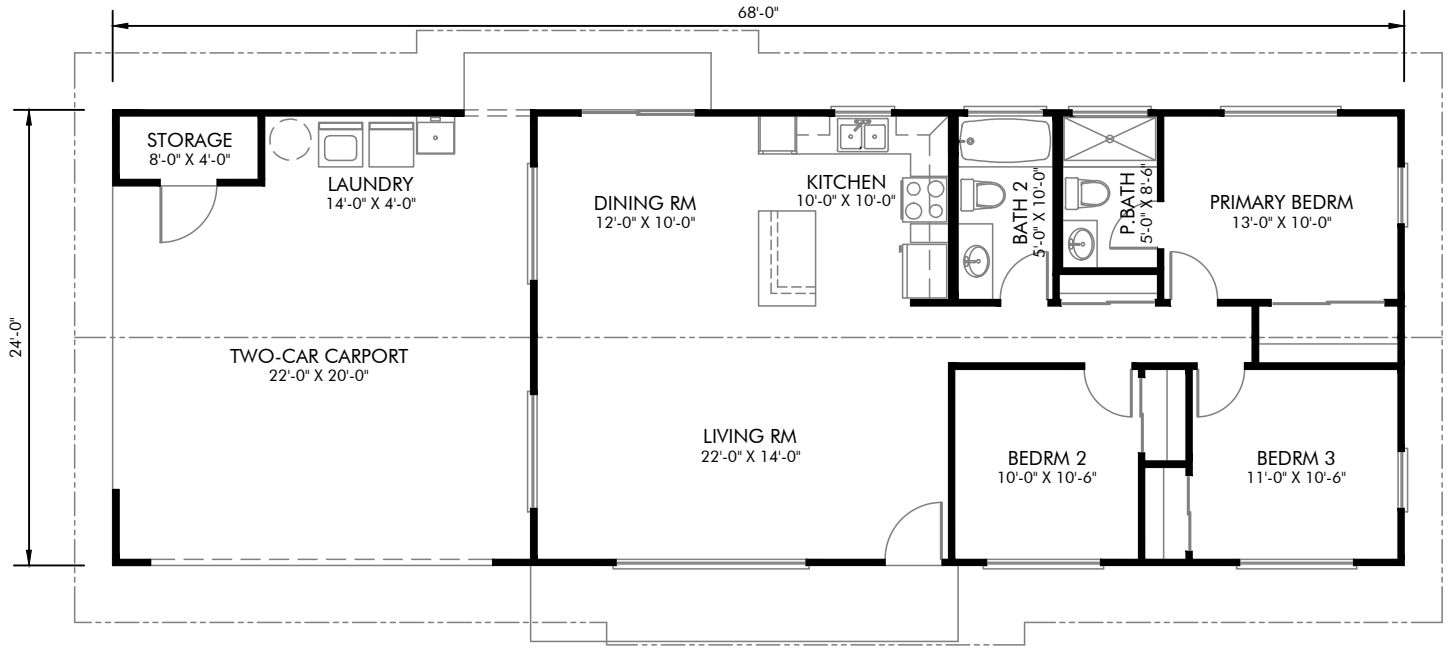

3 Bedroom

Huaka

1104 SQ. FT. Living Area

1632 SQ. FT. Total

3 Bedroom

2 Bath

Attached Carport

Design Features

Scan to learn more about the Huaka design features

SEE BACK FOR FLOOR PLANS

Floor Plan

Design Features

Scan to learn more about the Huaka design features