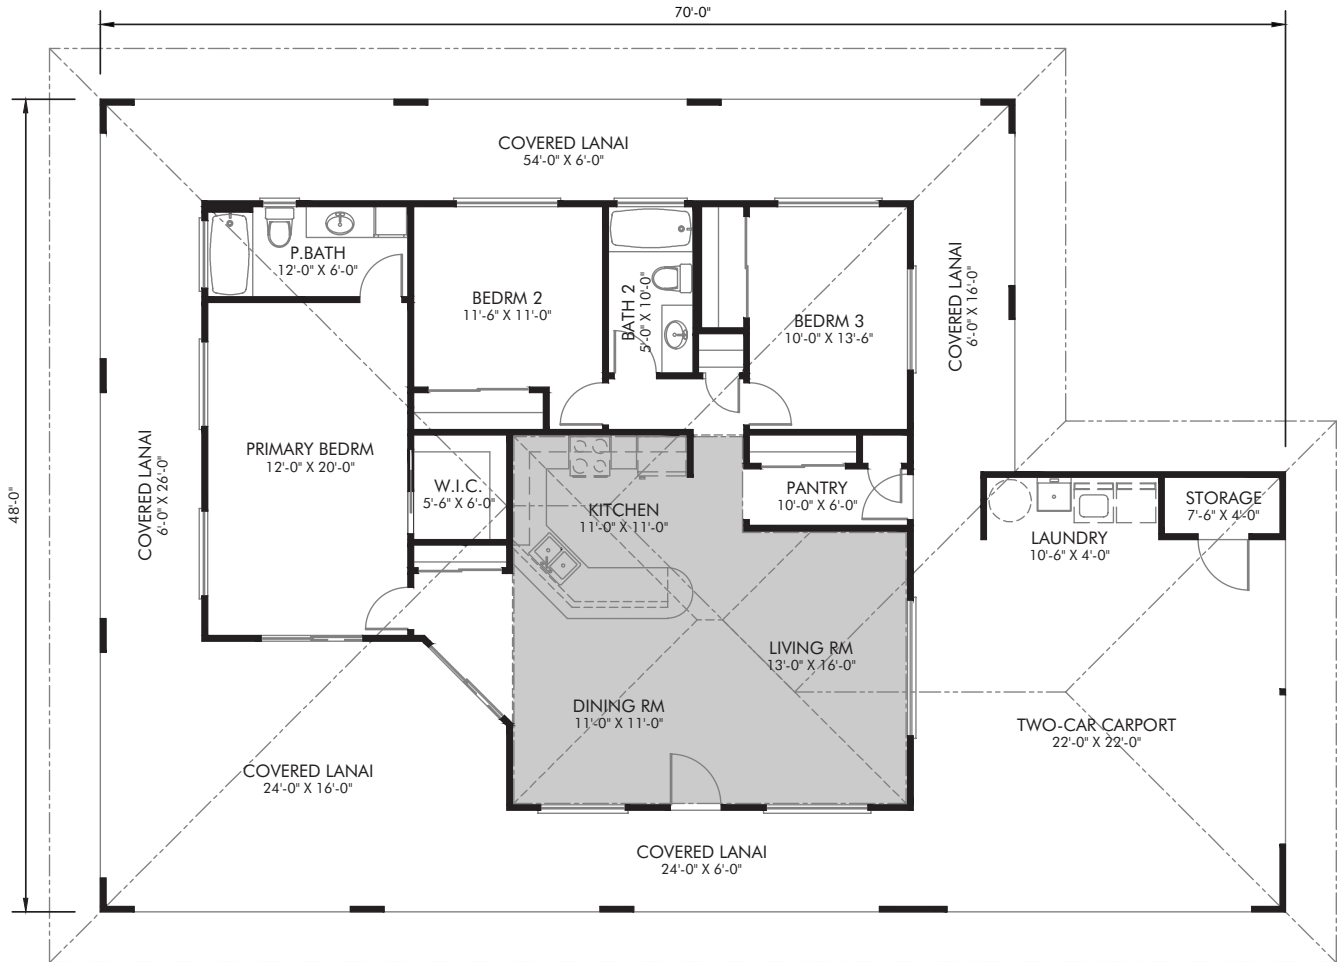

3 Bedroom

Honoka'a

1345 SQ. FT. Living Area

3008 SQ. FT. Total

3 Bedroom

2 Bath

Covered Lanai

Vaulted Ceiling

Attached Carport

Design Features

Scan to learn more about the Honoka'a design features

SEE BACK FOR FLOOR PLANS

Floor Plan

Design Features

Scan to learn more about the Honoka'a design features