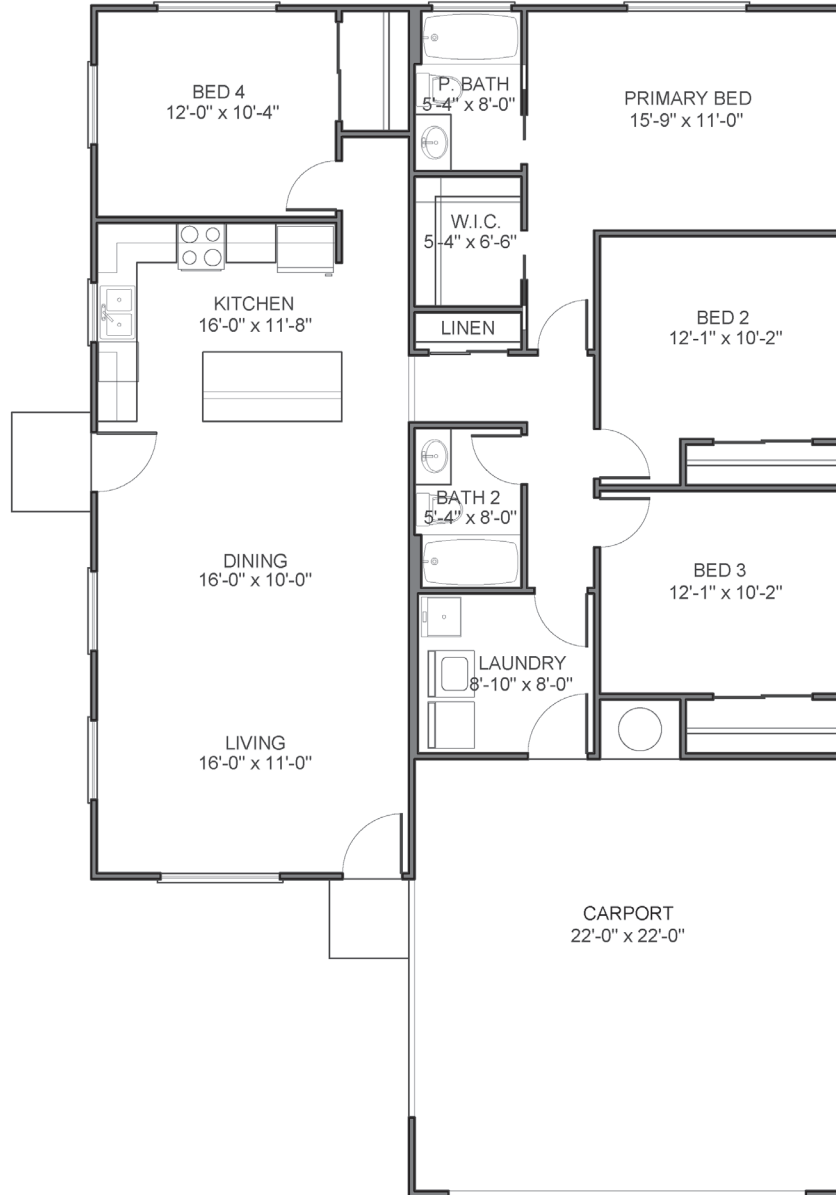

## Ho'okipa

1529 SQ. FT. Living Area

2024 SQ. FT. Total

4 Bedroom

2 Bath

Attached Carport

### Design Features

Scan to learn more about the Ho'okipa design features

SEE BACK FOR FLOOR PLANS

Floor Plan

Design Features

Scan to learn more about the Ho'okipa design features