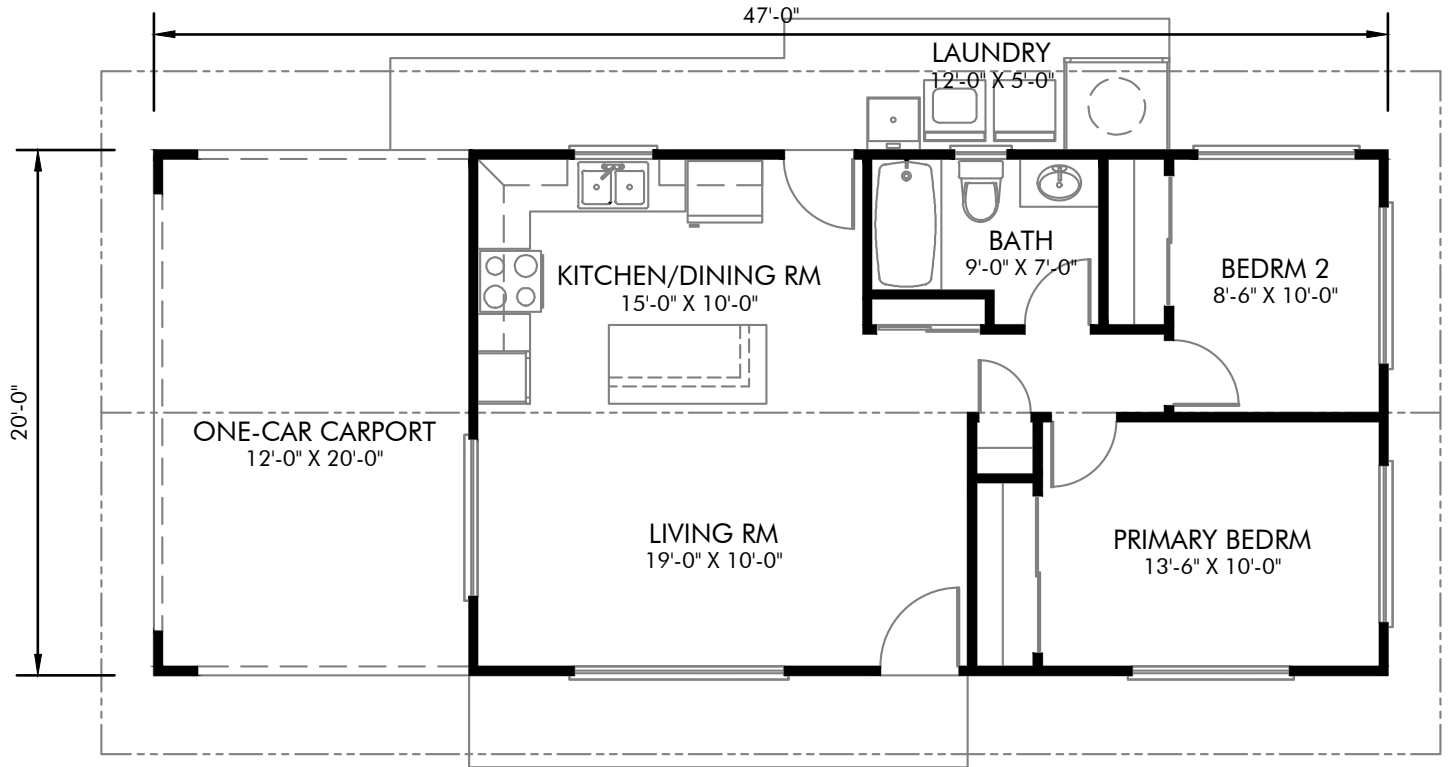

## 'Olu'Olu

700 SQ. FT. Living Area

940 SQ. FT. Total

2 Bedroom

1 Bath

Attached Carport

### Design Features

Scan to learn more about the 'Olu'Olu design features

SEE BACK FOR FLOOR PLANS

Floor Plan

Design Features

Scan to learn more about the 'Olu'Olu design features