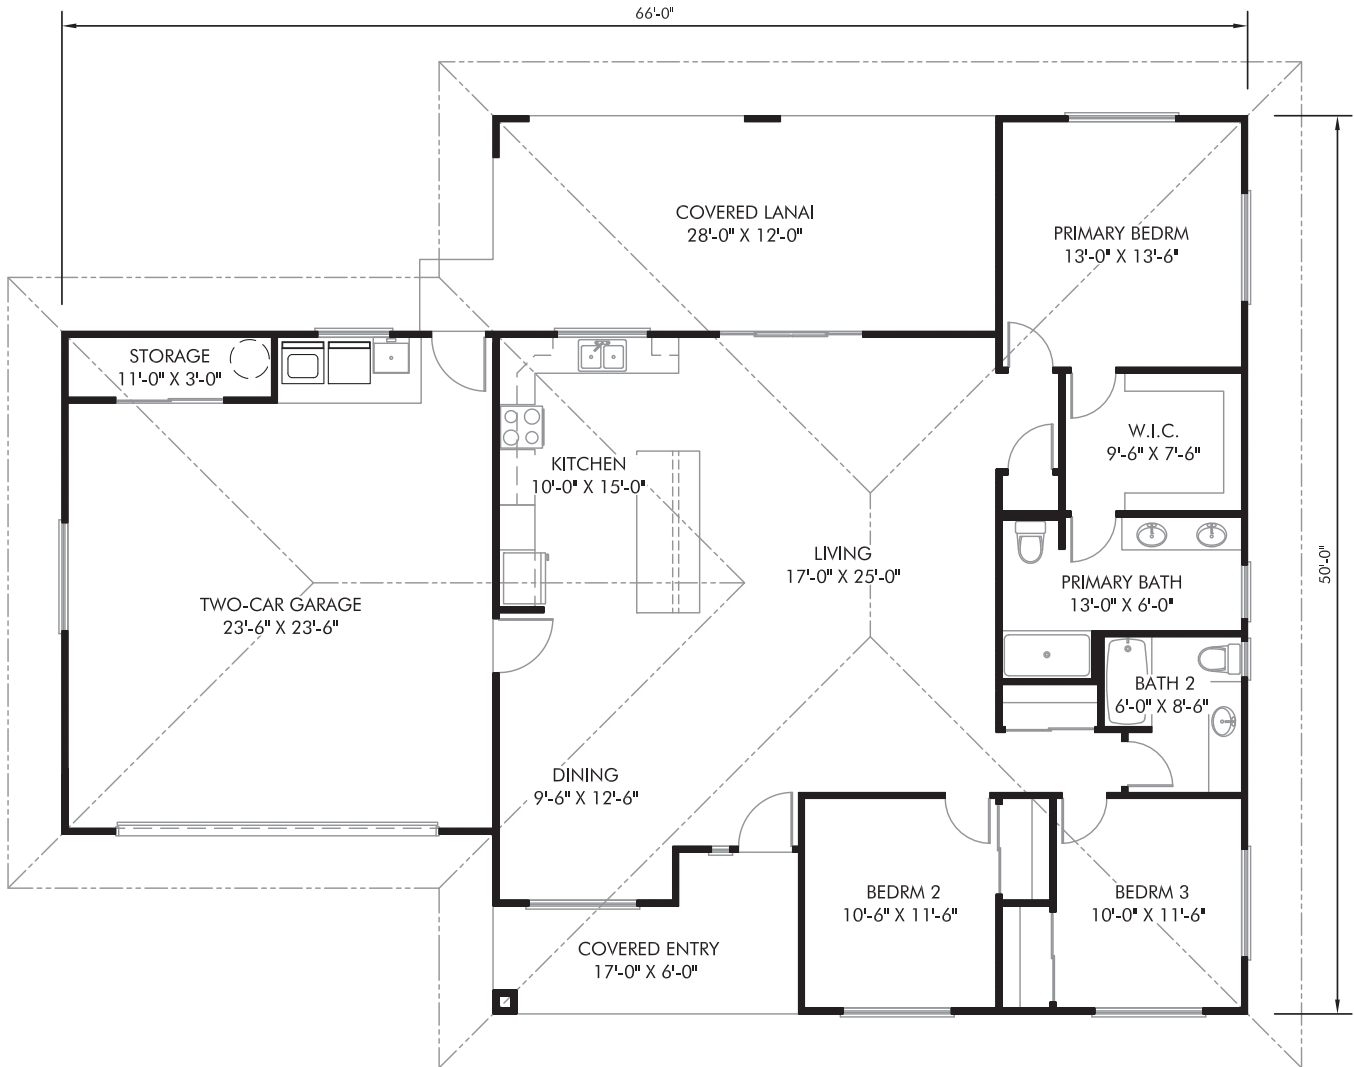

## Kaulana

1648 SQ. FT. Living Area

2772 SQ. FT. Total

3 Bedroom

2 Bath

2 Covered Lanai

Attached 2-car Garage

### Design Features

Scan to learn more about the Kaulana design features

SEE BACK FOR FLOOR PLANS

Design Features

Scan to learn more about the Kaulana design features